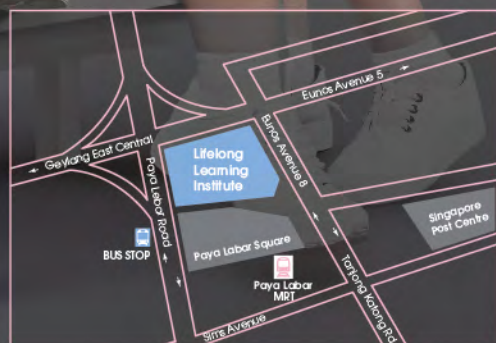

地点

终身学习学院
Lifelong Learning Institute
11 Eunos Road 8 Singapore 408601

停车资讯

时间
周一~周五
上午6:00 - 下午5:59

公共停车费
\$1.60 每半小时

交通指南

地铁: 巴耶利峇站 (东西线-出口 A / 环线-出口 B)
巴士: Paya Lebar Stn
24, 28, 43, 70, 70M, 76, 135, 154, 155

To enquire or register for the programme, please do not hesitate to contact our friendly Administrative Executives.

Venue

Lifelong Learning Institute

11 Eunos Road 8 Singapore 408601

Carpark information

Time	Public Parking Fees
Mon ~ Fri	\$1.60 per half hour
6:00am-5:59pm	